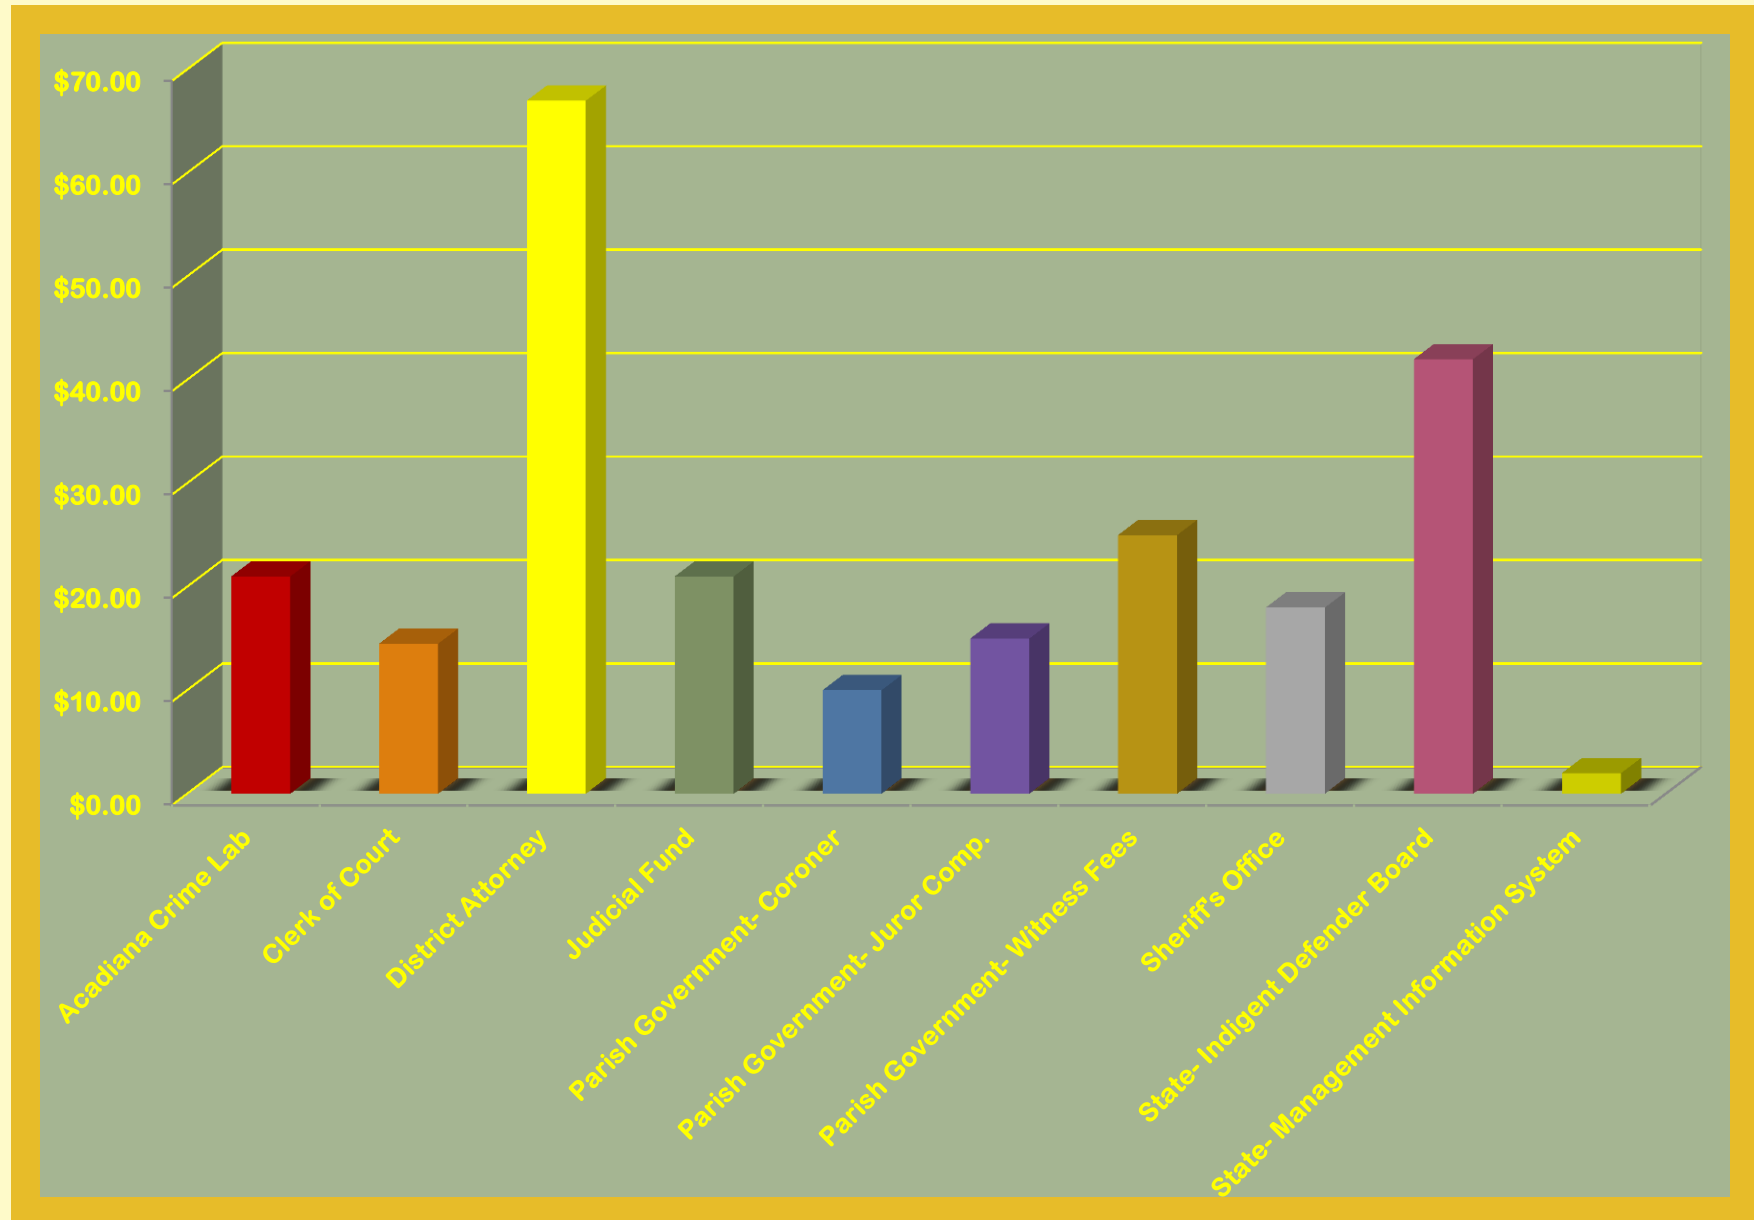

# ONE QUESTION FREQUENTLY ASKED IS... “WHERE DO MY CITATION DOLLARS GO?”

\* Based upon a speeding citation 11 to 15 mph over the speed limit 01/01/2011